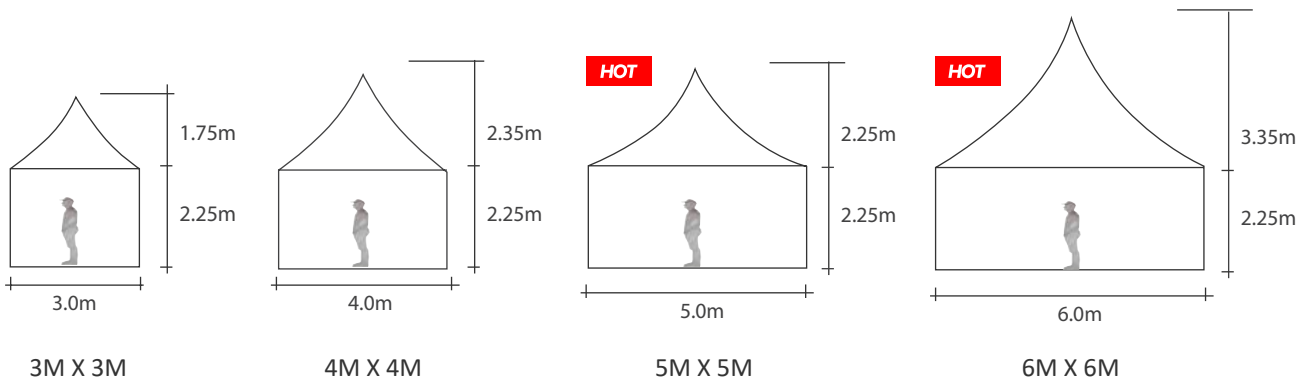

PAVILION MARQUEE

SEMI-PERMANENT STRUCTURE

63mm Dia. Frame Tube

3M X 3M, 4M X 4M, 5M X 5M, 6M X 6M

Size	3 X 3M	4 X 4M	5 X 5M	6 X 6M
Max Height	4.0M	4.6M	4.5M	5.6M
Head Clearance	2.25M	2.25M	2.25M	2.25M
Frame Weight	48KG	60KG	75KG	81KG
Roof Weight	12KG	19KG	30KG	35KG
Frame Profile	63mm Dia Aluminium tube, 2.5mm Thickness, Steel feet & connectors			
Roof Fabric	580 GSM PVC (100% PVC)			
Standard Roof Colours				
Custom Print	Digital printing			
Package Includes	Steel pins, Protective cover			
Warranty	5 Year Manufacturer's Warranty on frame*			
Accessories options	Solid wall, Window wall, Door Wall, Sandbag			

Hercules PAVILION is a versatile shelter for any outdoor festivals and events distinguished by a high central peaked roof. This event marquee provides stylish structure and effort of more semi-permanent structure. It is easy to assemble and can be joined together for stunning visual impact. Full sublimation printing is available on all panels.