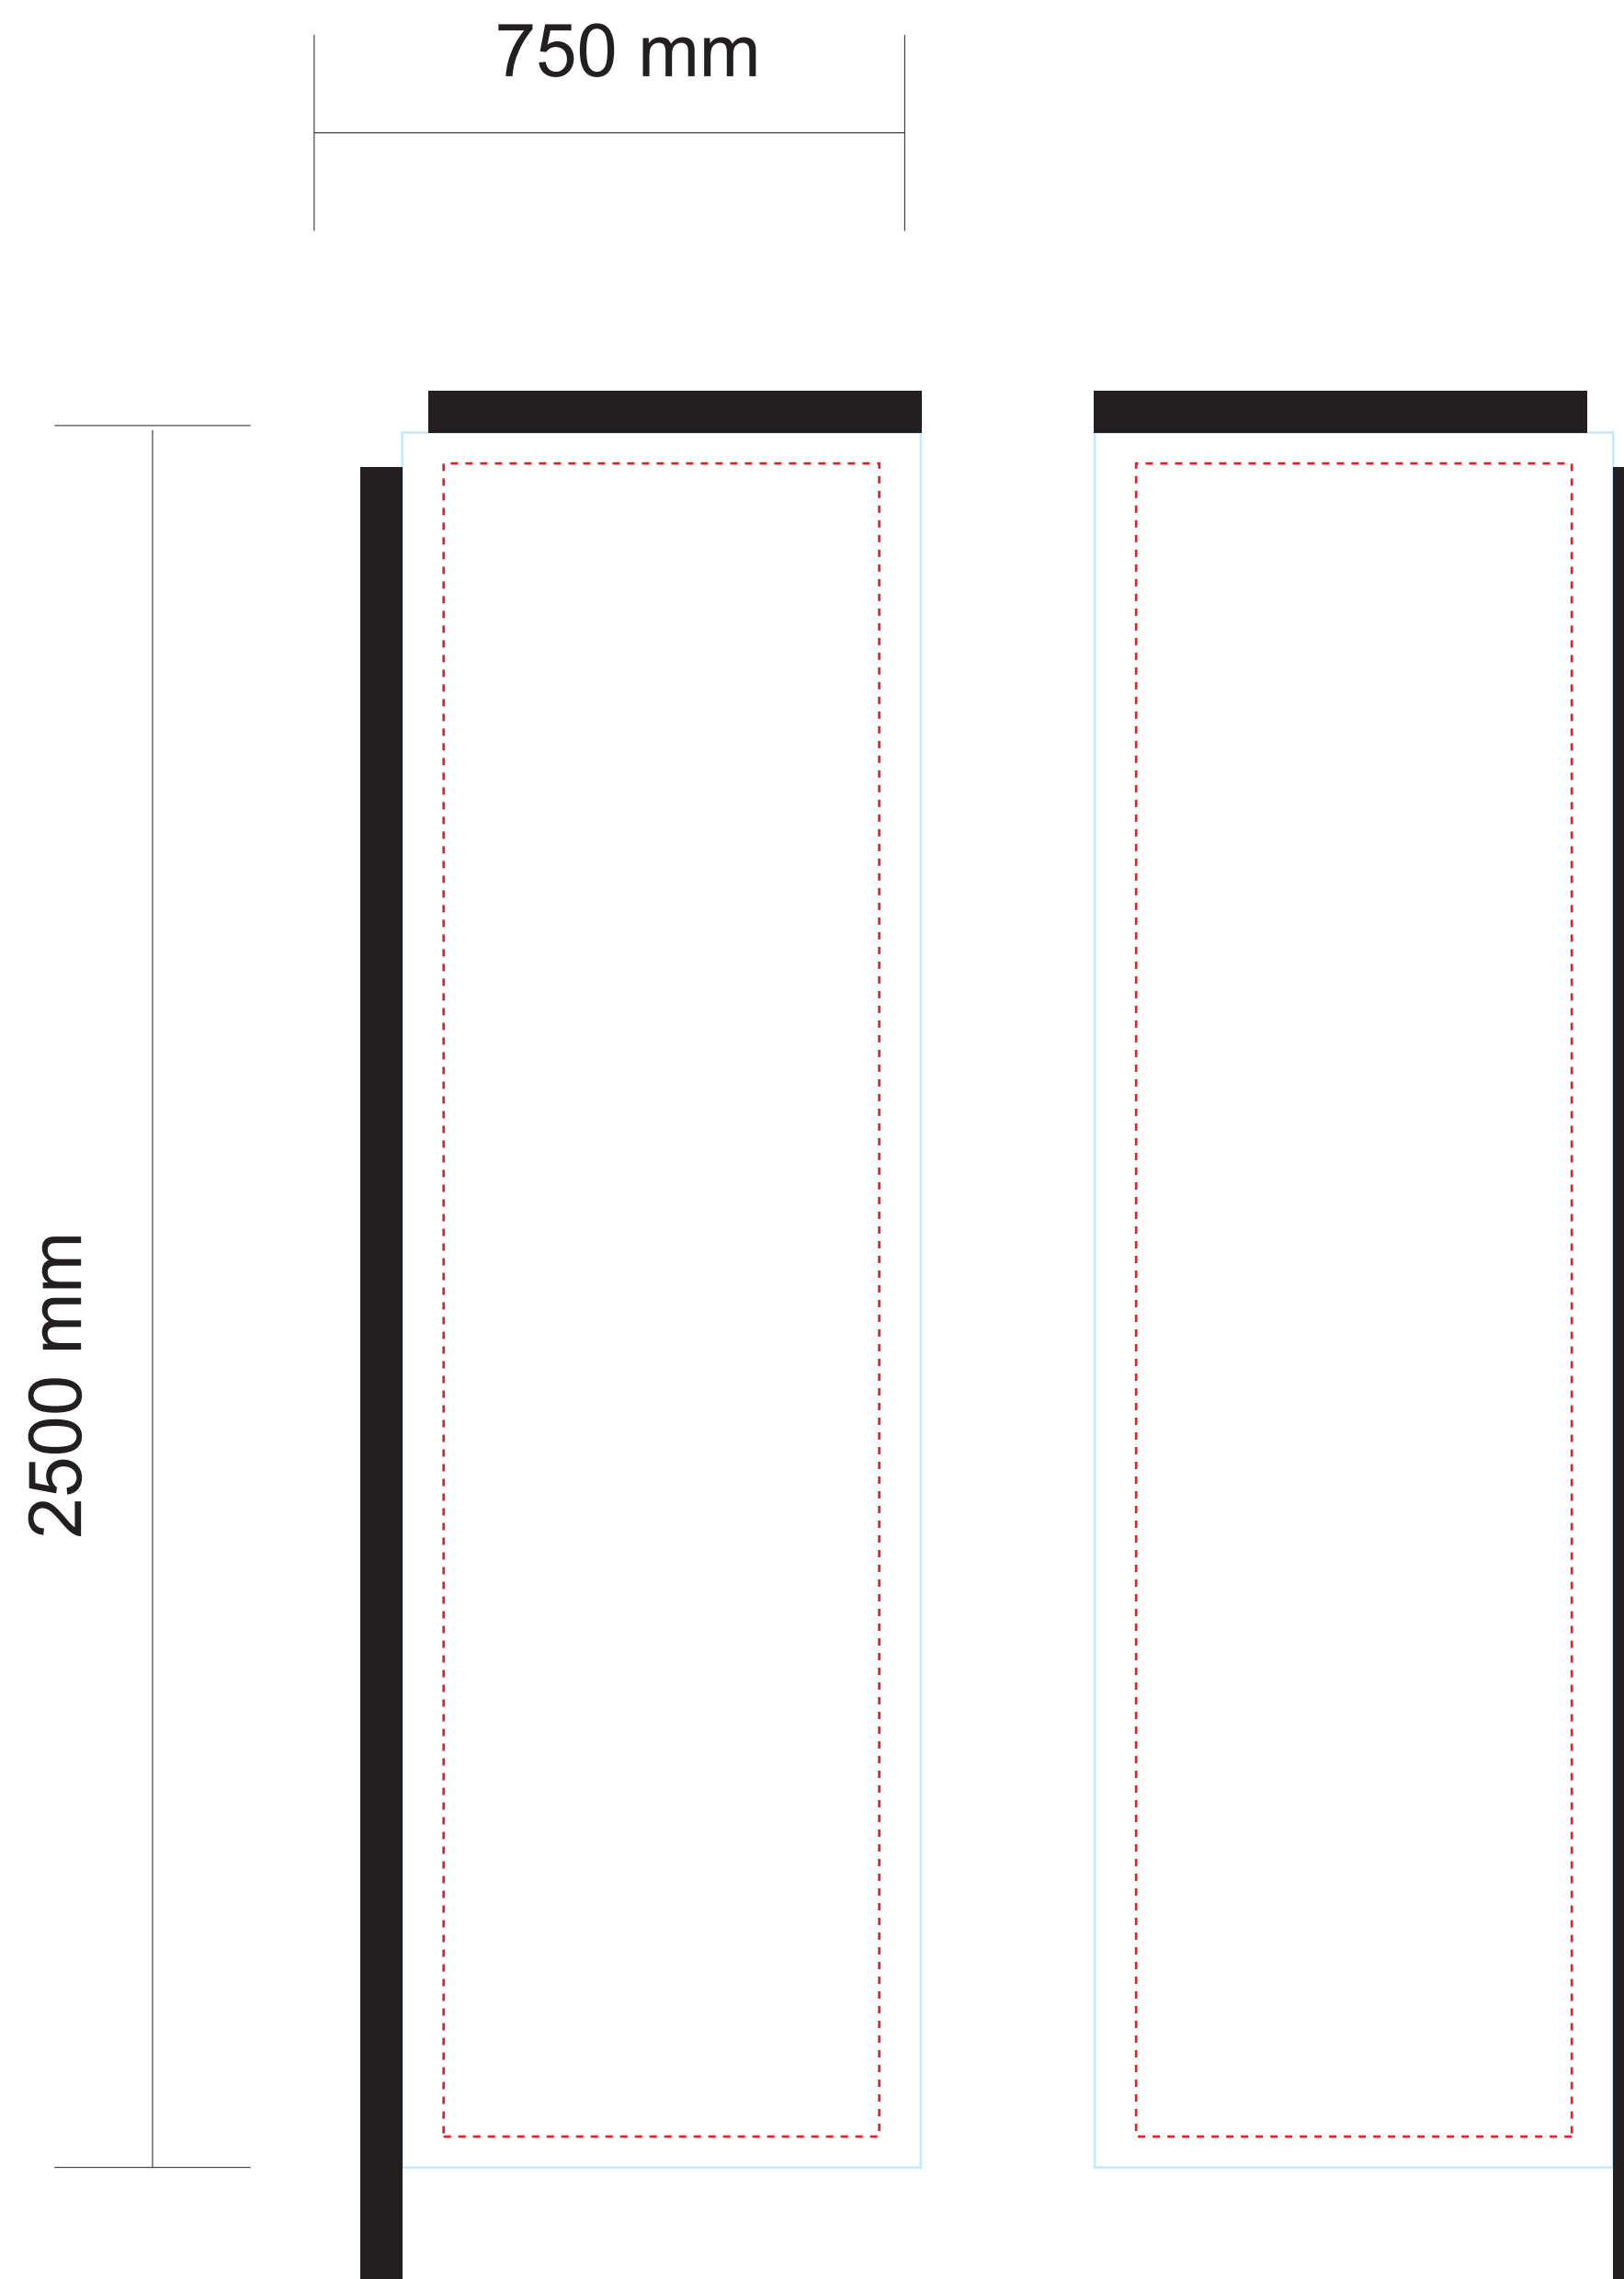

RECTANGLE FLAG - LARGE

Finished Size: 2500 x 750mm

PMS COLOUR MATCHING

PMS	PMS	PMS	PMS

All printing is done using CMYK on a large format printer.

Pantone Colours / PMS can be supplied they will be converted to a CMYK breakdown for digital printing.

Please state to our Graphics Coordinator if you require colour matching to either a PMS colour or a physical sample.

While we make every effort to match PMS colours, slight variation in colour will occur.

Pole Sleeve

Bleed

Finished

Safe Artwork

Template Requirements

Please keep all text and viewable graphics within **RED** keylines. Anything outside these lines may be clipped.

Artwork Guidelines

1. We accept files from most professional design software are AI, EPS, PDF, CDR, PSD.
2. Please supply all available Pantone PMS colour codes if you require colour matching.
3. Please supply all Raster/Bitmap Images based objects @300dpi at full size for purposes of printing.
4. Please convert all fonts to outlines or paths.
5. For any additional art related queries please contact us.