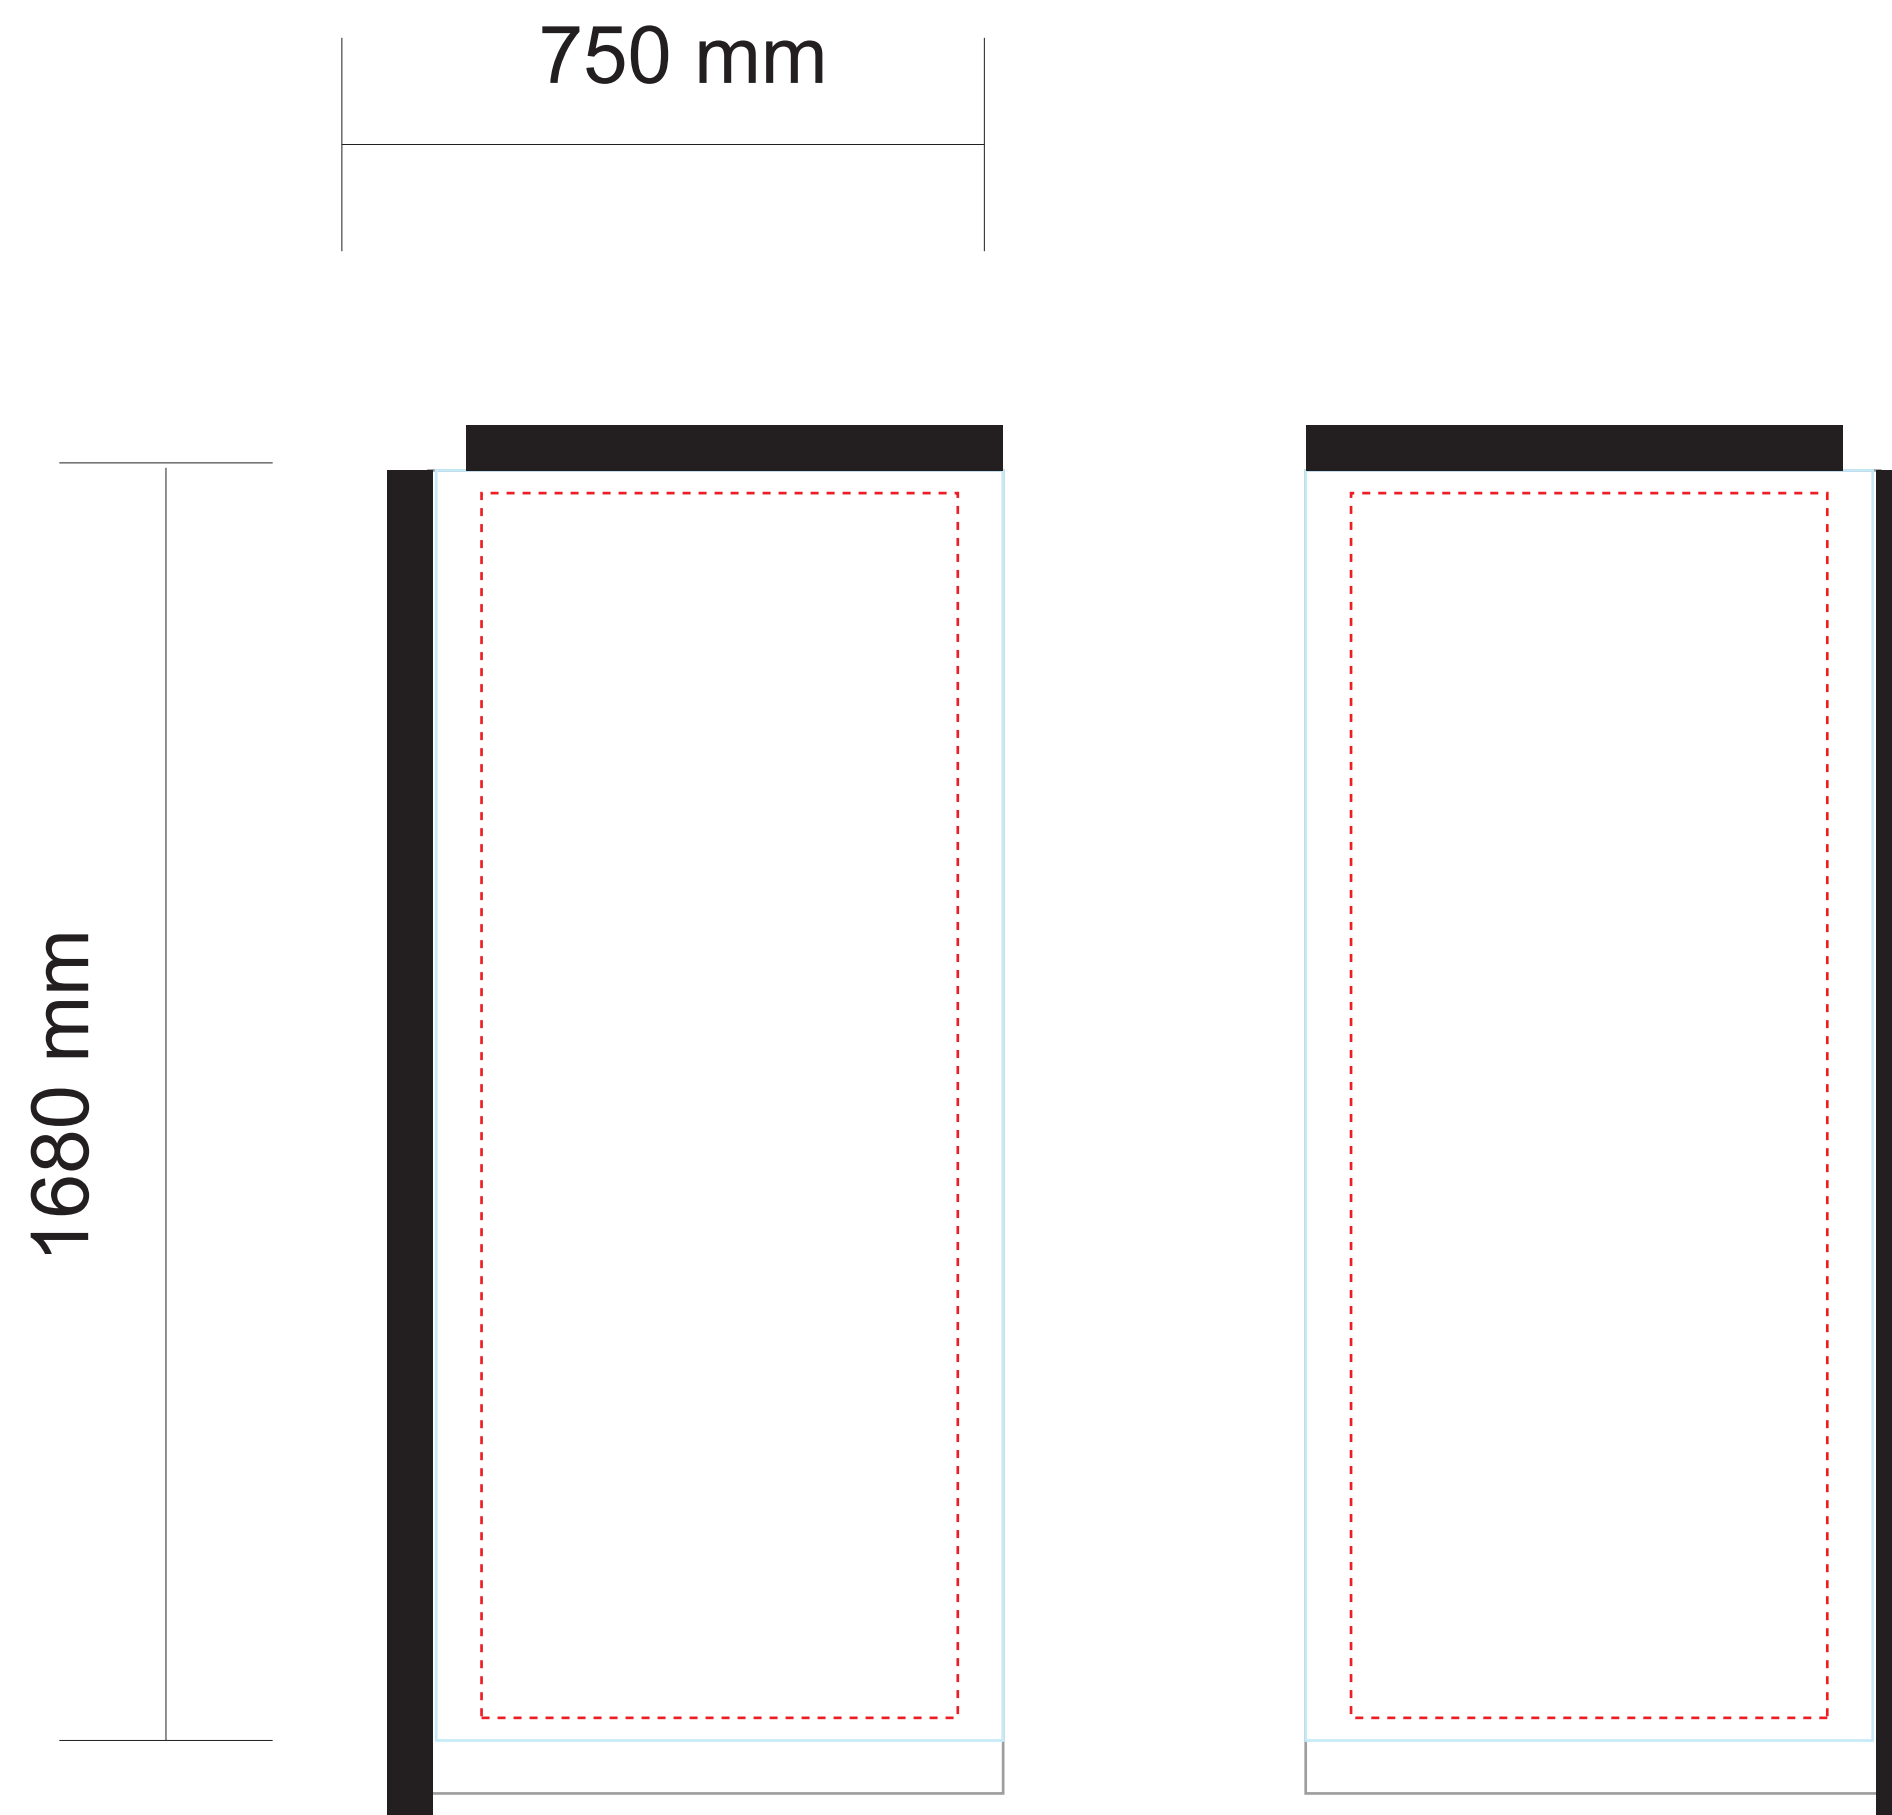

RECTANGLE FLAG - MEDIUM

Finished Size: 1680 x 750mm

PMS COLOUR MATCHING

PMS	PMS	PMS	PMS

All printing is done using CMYK on a large format printer.

Pantone Colours / PMS can be supplied they will be converted to a CMYK breakdown for digital printing.

Please state to our Graphics Coordinator if you require colour matching to either a PMS colour or a physical sample.

While we make every effort to match PMS colours, slight variation in colour will occur.

Pole Sleeve

Bleed

Finished

Safe Artwork

Template Requirements

Please keep all text and viewable graphics within **RED** keylines. Anything outside these lines may be clipped.

Artwork Guidelines

1. We accept files from most professional design software are AI, EPS, PDF, CDR, PSD.
2. Please supply all available Pantone PMS colour codes if you require colour matching.
3. Please supply all Raster/Bitmap Images based objects @300dpi at full size for purposes of printing.
4. Please convert all fonts to outlines or paths.
5. For any additional art related queries please contact us.

Contact Us: www.herculesgazebo.co.nz/contact-us