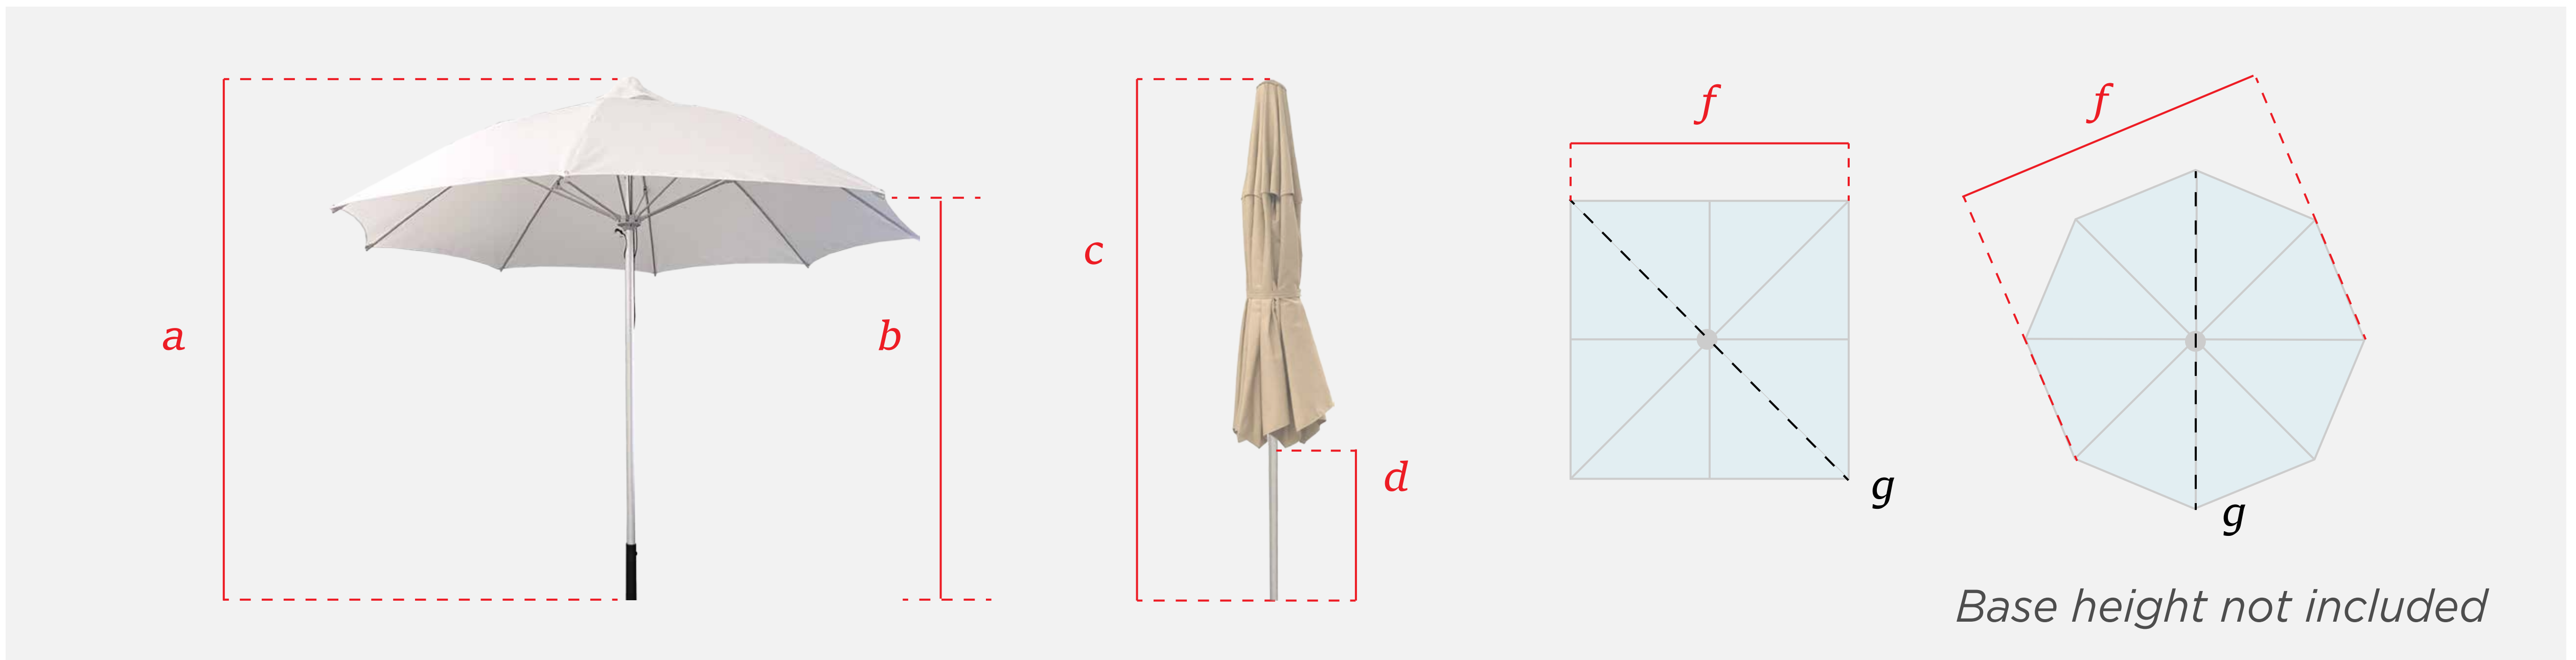

Eventi Umbrella

Opened & closed specification

Style				
Sizes	2m	2.5m	2.8m	3.5m
a/c: mast height (mm)	2600	2700	2600	2700
b: canopy clearance (mm)	2100	2100	2100	2100
d: table clearance (mm)	1100	880	1100	880
f: flat to flat (mm)	2000	2500	2600	3260
g: point to point (mm)	2800	3500	2800	3500
canopy shade area (m2)	4	6.25	5.46	8.6
Installed wind rating (kph)	60	60	70	60
Umbrella weight (kg)	7.2	11.2	10.25	14
Package size (L/W/H cm)	17x17x161	20x20x199	20x20x161	20x20x278