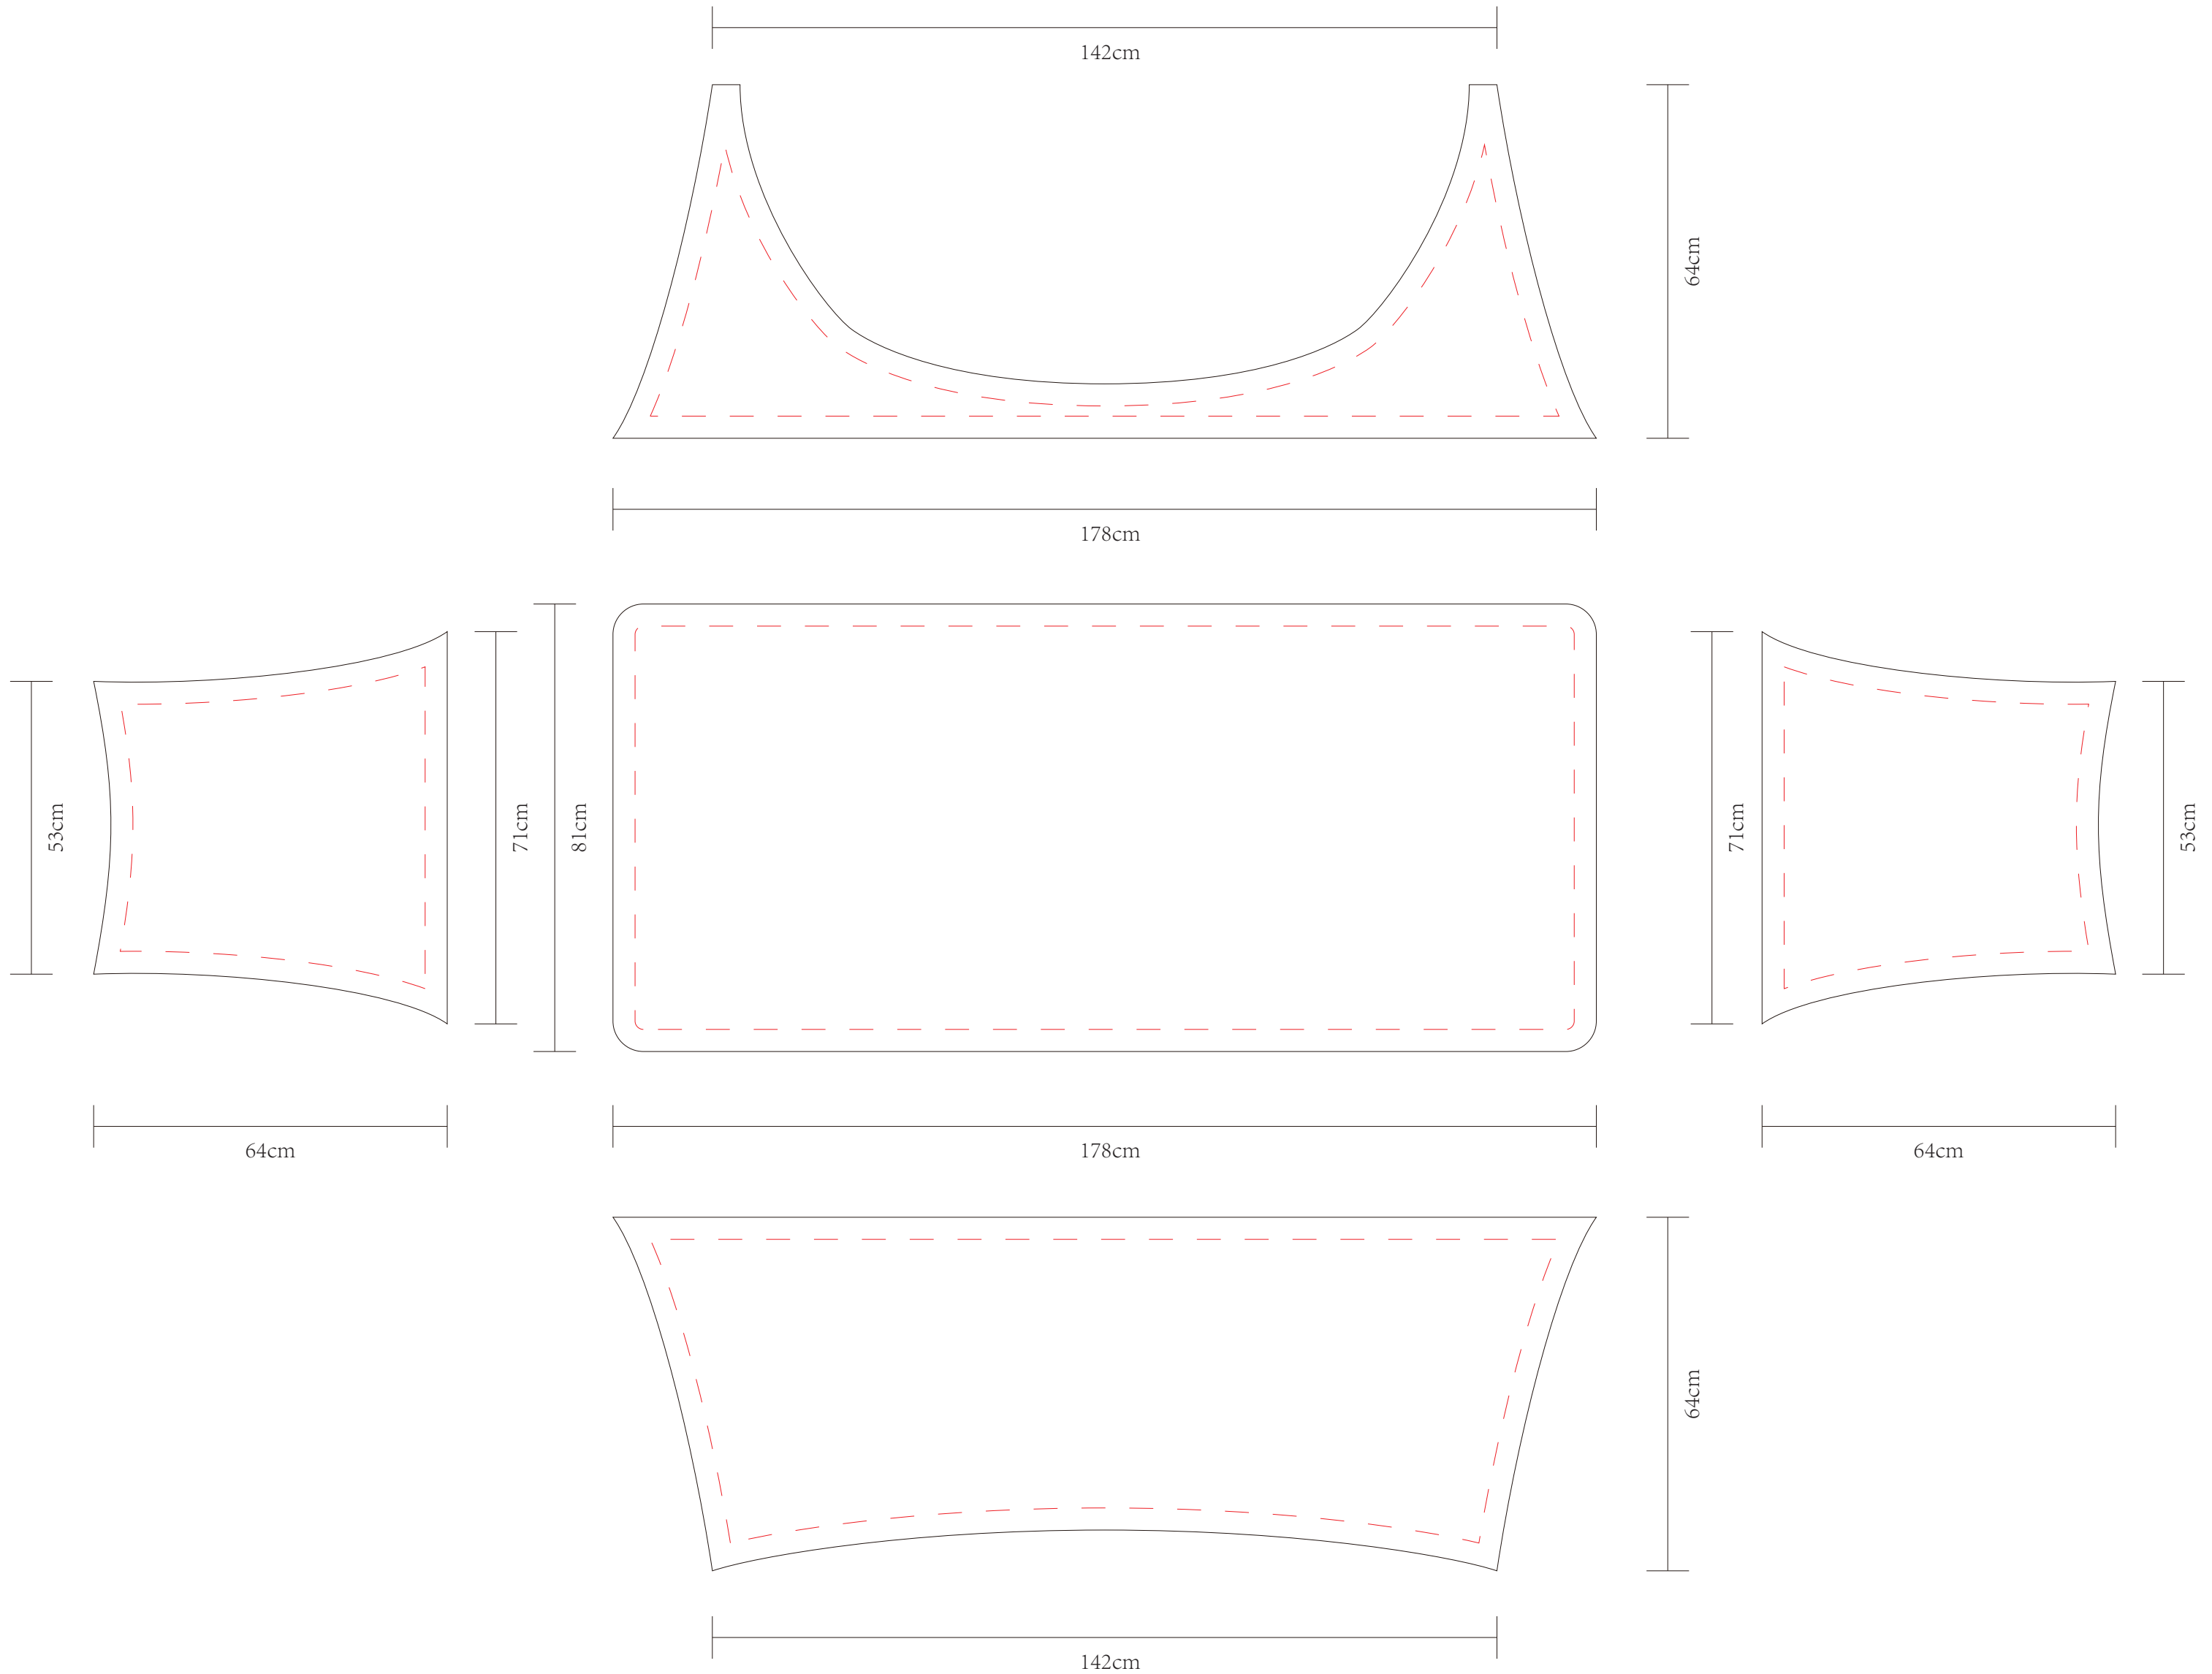

CUSTOM SIZE TABLE COVER

STANDARD COLOUR RANGES											
	White	Black	Maroon	Red	Green	Blue	Yellow	Orange	Light Blue	Pink	
PVC	White 000000	Black 000000	Maroon 800000	Red 000000	Green 000000	Blue 000000	Yellow 000000	Orange 000000	Light Blue 000000	Pink 000000	
POLY	White 000000	Black 000000	Maroon 800000	Red 000000	Green 000000	Blue 000000	Yellow 000000	Orange 000000	Light Blue 000000	Pink 000000	

PREMIUM COLOUR RANGES											
	Grey Granite	Ivory	Nude	Fawn II	Navy Blue	Deep Ocean Blue	TheBaggy Green	Apple Green	Candy Pink	Lollipop Purple	Cola Red
PVC	Grey Granite 000000	Ivory 000000	Nude 000000	Fawn II 000000	Navy Blue 000000	Deep Ocean Blue 000000	TheBaggy Green 000000	Apple Green 000000	Candy Pink 000000	Lollipop Purple 000000	Cola Red 000000
POLY	Grey Granite 000000	Ivory 000000	Nude 000000	Fawn II 000000	Navy Blue 000000	Deep Ocean Blue 000000	TheBaggy Green 000000	Apple Green 000000	Candy Pink 000000	Lollipop Purple 000000	Cola Red 000000

⊕ Zoom in to view your artwork (Ctrl+equal sign)

Please Note:
All artwork is printed in CMYK, please convert all PMS or RGB artwork to equivalent CMYK colour break downs. Please be aware that slight colour variation may occur in the printing process as colours displayed on a monitor can change when printed. Place artwork in the Design Layer of this document.

This template is designed at a 10% scale of the final product. Rasterised artwork supplied at 300dpi to suit this template size is the minimum requirement for a high quality final print.
Copyright Extreme Marquees 2013

⊕ Zoom in to view your artwork (Ctrl+equal sign)